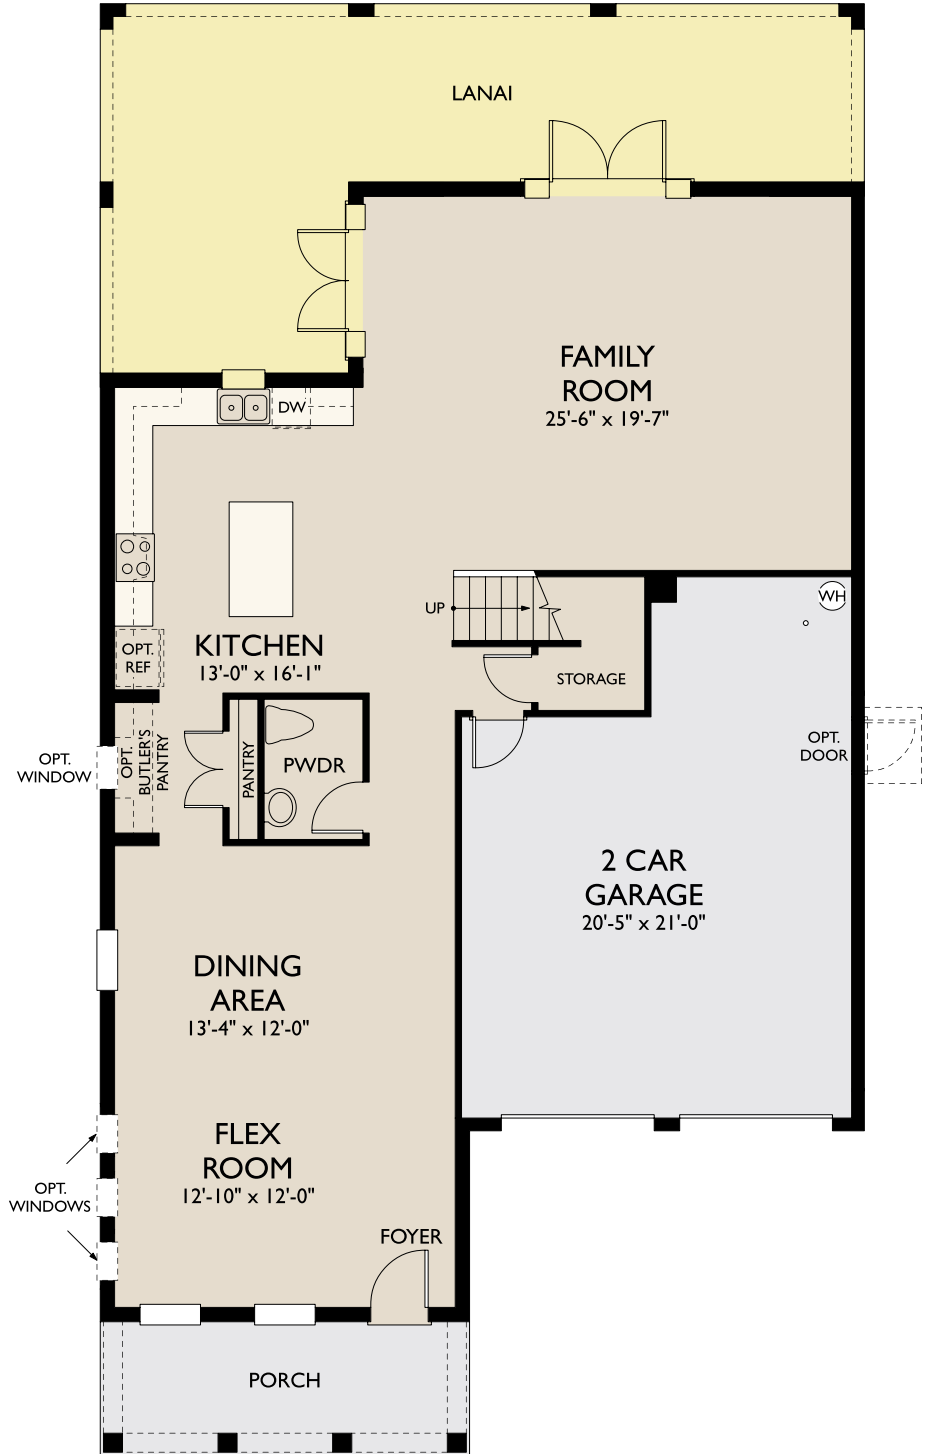

## Griffin

First Floor

4 Beds

3 Full Baths | 1 Half Bath

2 Car Garage

3,074 Sq. Ft.

### Selected Options:

Extended Lanai

French Doors and Sidelites

## Griffin

Second Floor

4 Beds

3 Full Baths | 1 Half Bath

2 Car Garage

3,074 Sq. Ft.

## Griffin

4 Beds  
3 Full Baths | 1 Half Bath  
3,074 Sq. Ft.