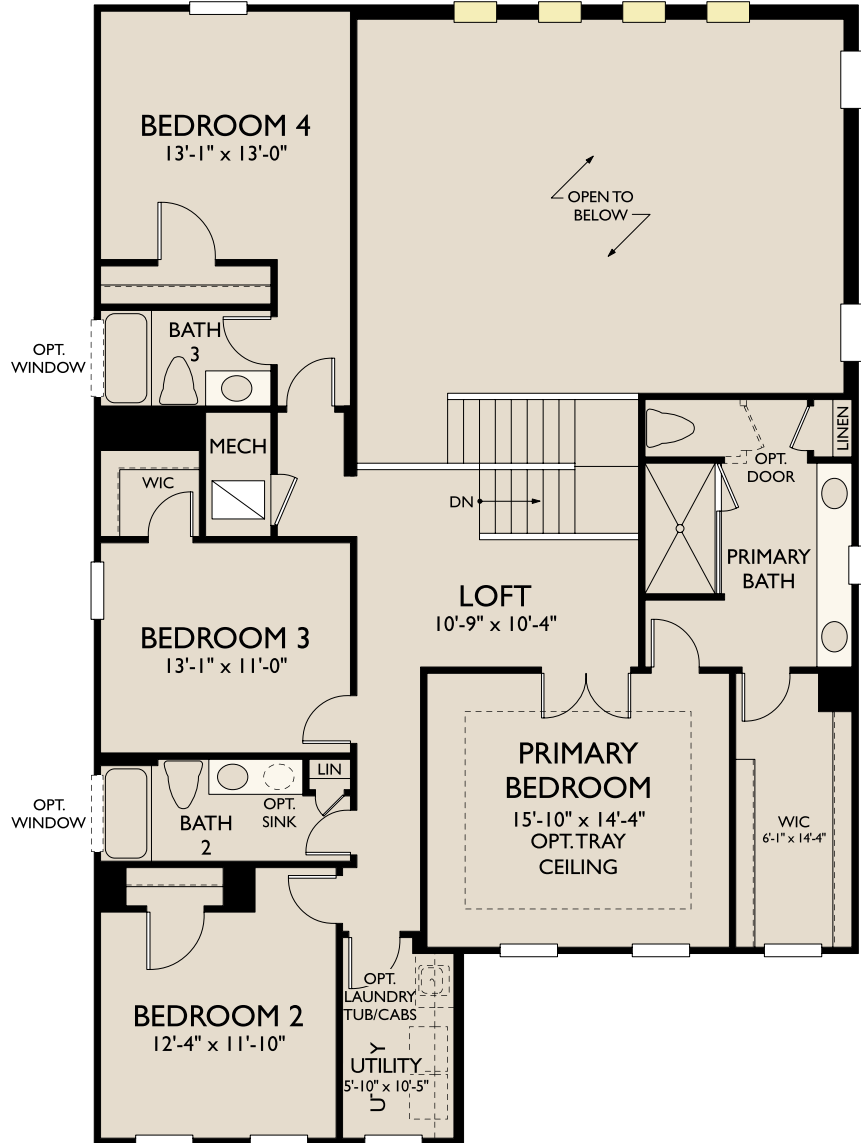

## Griffin

First Floor

4 Beds

3 Full Baths | 1 Half Bath

2 Car Garage

3,074 Sq. Ft.

### Selected Options:

Extended Lanai

French Doors and Sidelites

## Griffin

Second Floor

4 Beds

3 Full Baths | 1 Half Bath

2 Car Garage

3,074 Sq. Ft.

## Griffin

4 Beds  
3 Full Baths | 1 Half Bath  
3,074 Sq. Ft.